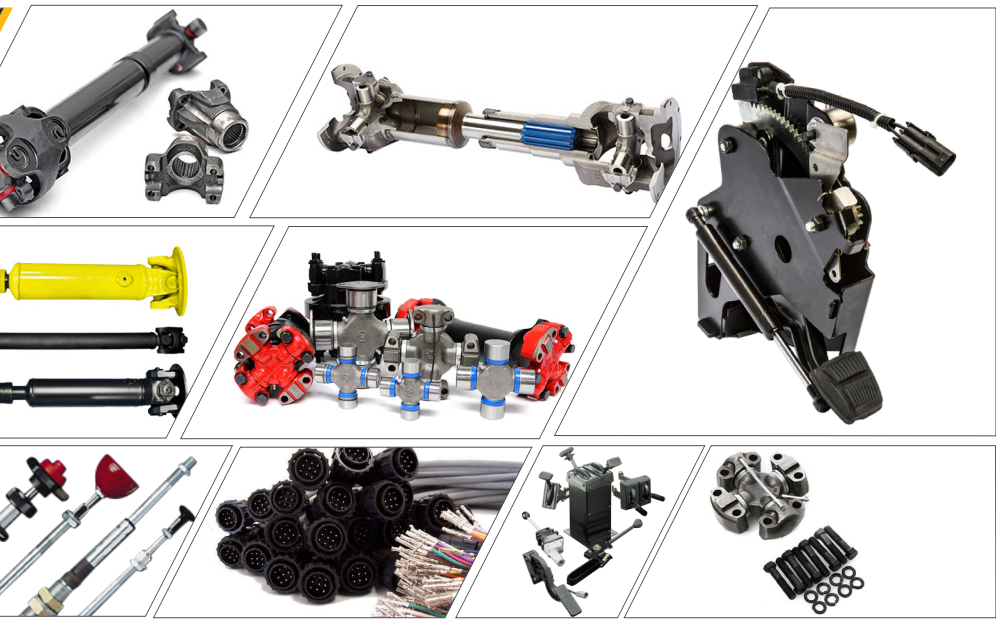

APPLICATIONS

Combined engineering, manufacturing, and distribution to support OEMS in:

- Material Handling Equipment
- Tillage & Harvesting Equipment
- Excavating & Drilling Equipment
- Workboat Anchoring & Moor Winches
- Equipment Attachments – Fellers, Grapplers, Mulchers
- Blowers, Plows, Sweepers, Sprayers
- Trackless Vehicles, Off-road Vehicles
- Rough Terrain Equipment and more...

HYDRAULIC SYSTEMS & COMPONENTS

- PTO • GEAR BOXES & TRANSFER CASE • INDUSTRIAL WINCH • CRANE & HOISTS
- RECREATIONAL WINCH • HYDRAULIC VALVES • HYDRAULIC TANKS/RESERVOIRS
- HYDRAULIC PUMPS • HYDRAULIC MOTORS • HYDRAULIC HOSE & FITTINGS
- HYDRAULIC FILTERS • HEATING & COOLING • COUPLINGS, MOUNTS & MANIFOLDS

/ VENDOR PARTNERS

INTERPUMP BRANDS

DRIVELINE & CONTROLS

- REMOTE CONTROLS • PNEUMATIC CONTROLS • ELECTRONIC CONTROLS • CUSTOM CONSOLE • CABLE CONTROLS

/ VENDOR PARTNERS

SOLUTIONS/PARTNERS/SERVICES

**LOCAL & NATIONAL
INVENTORY**