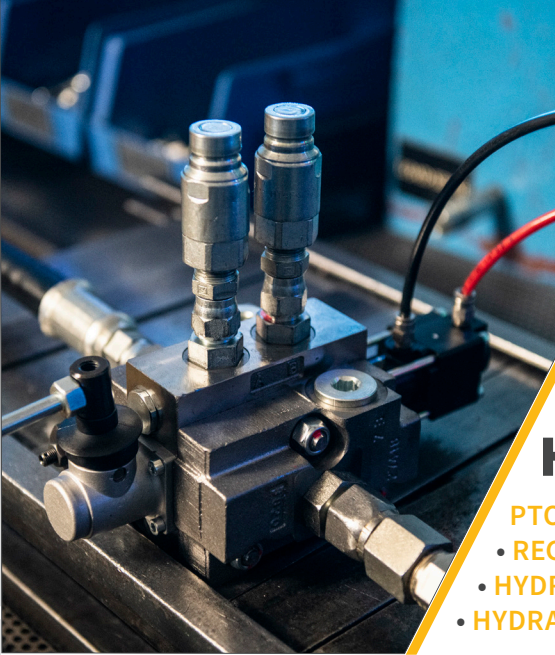

APPLICATIONS

Combined engineering, manufacturing, and distribution to support OEMS in:

- Material Handling Equipment
- Tillage & Harvesting Equipment
- Excavating & Drilling Equipment
- Workboat Anchoring & Moor Winches
- Equipment Attachments – Fellers, Grapplers, Mulchers
- Blowers, Plows, Sweepers, Sprayers
- Trackless Vehicles, Off-road Vehicles
- Rough Terrain Equipment and more...