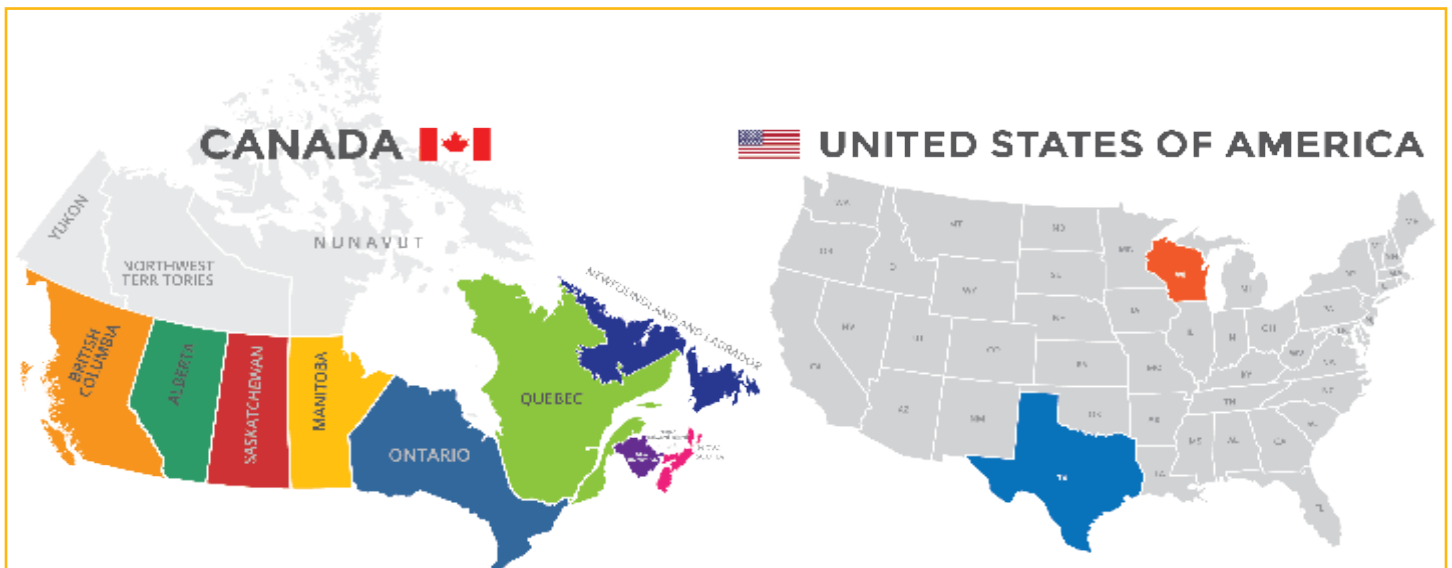

NATIONAL FOOTPRINT (TOTAL AREA: 800,000+ SQ FT)

UPFITTING, SERVICE AND DISTRIBUTION PHONE NUMBERS

/ Toronto (H.O.)	TEL 905.564.5800	/ Moncton	TEL 506.388.3465
/ Etobicoke	TEL 416.679.1573	/ ST. John's	TEL 709.753.0984
/ Oro-Medonte	TEL 705.327.1567	/ Morden	TEL 204.201.1197
/ Niagara	TEL 905.641.5464	/ Winnipeg	TEL 204.201.1036
/ Tillsonburg	TEL 519.842.7200	/ Regina	TEL 306.359.3677
/ Windsor	TEL 519.727.4398	/ Edmonton	TEL 780.960.6826
/ Ottawa	TEL 613.691.4196	/ Calgary	TEL 403.720.8033
/ Montréal	TEL 514.856.0407	/ Vancouver	TEL 604.888.4464
/ Laval	TEL 514.519.0367	/ Elkhorn	TEL 262.723.7914
/ Halifax	TEL 902.468.8288	/ Winters	TEL 325-242-5818
/ Halifax Utility	TEL 902.468.3788		

ISO Certified by an Accredited Registrar • National Safety Mark Approval • ©Drive Products 2023
Drive Products reserves the right to make changes in specifications, packages, or to discontinue options without notice at any time.